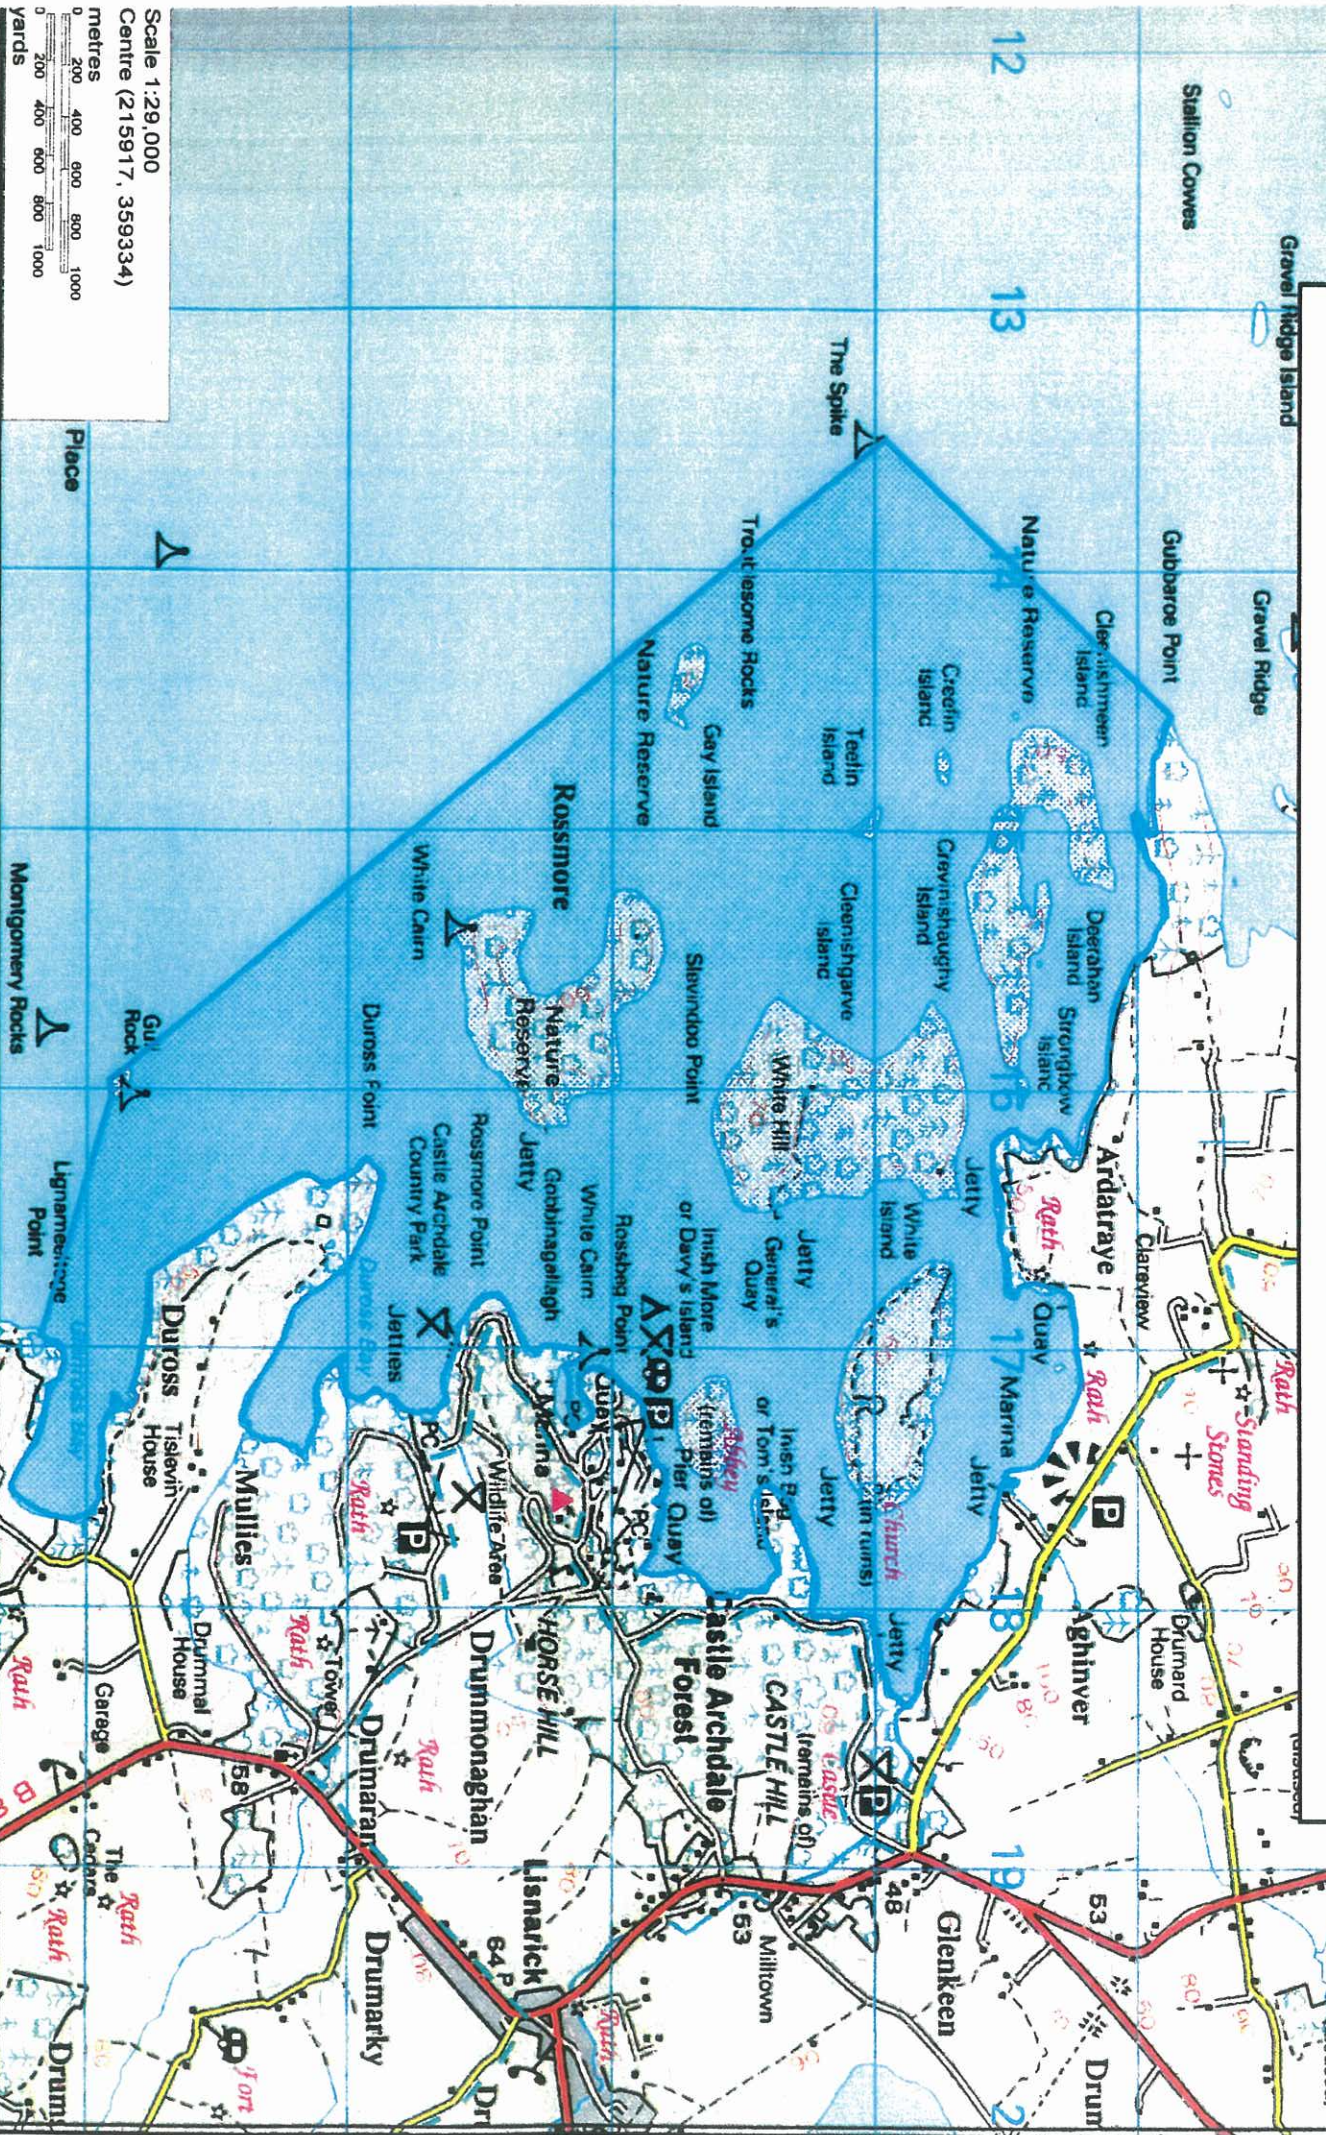

# CASTLE ARCHDALE NO SHOOTING REFUGE

Scale 1:29,000  
 Centre (215917, 359334)

metres  
 0 200 400 600 800 1000  
 yards  
 0 200 400 600 800 1000

Place  
 Montgomery Rocks  
 Lignamontage Point